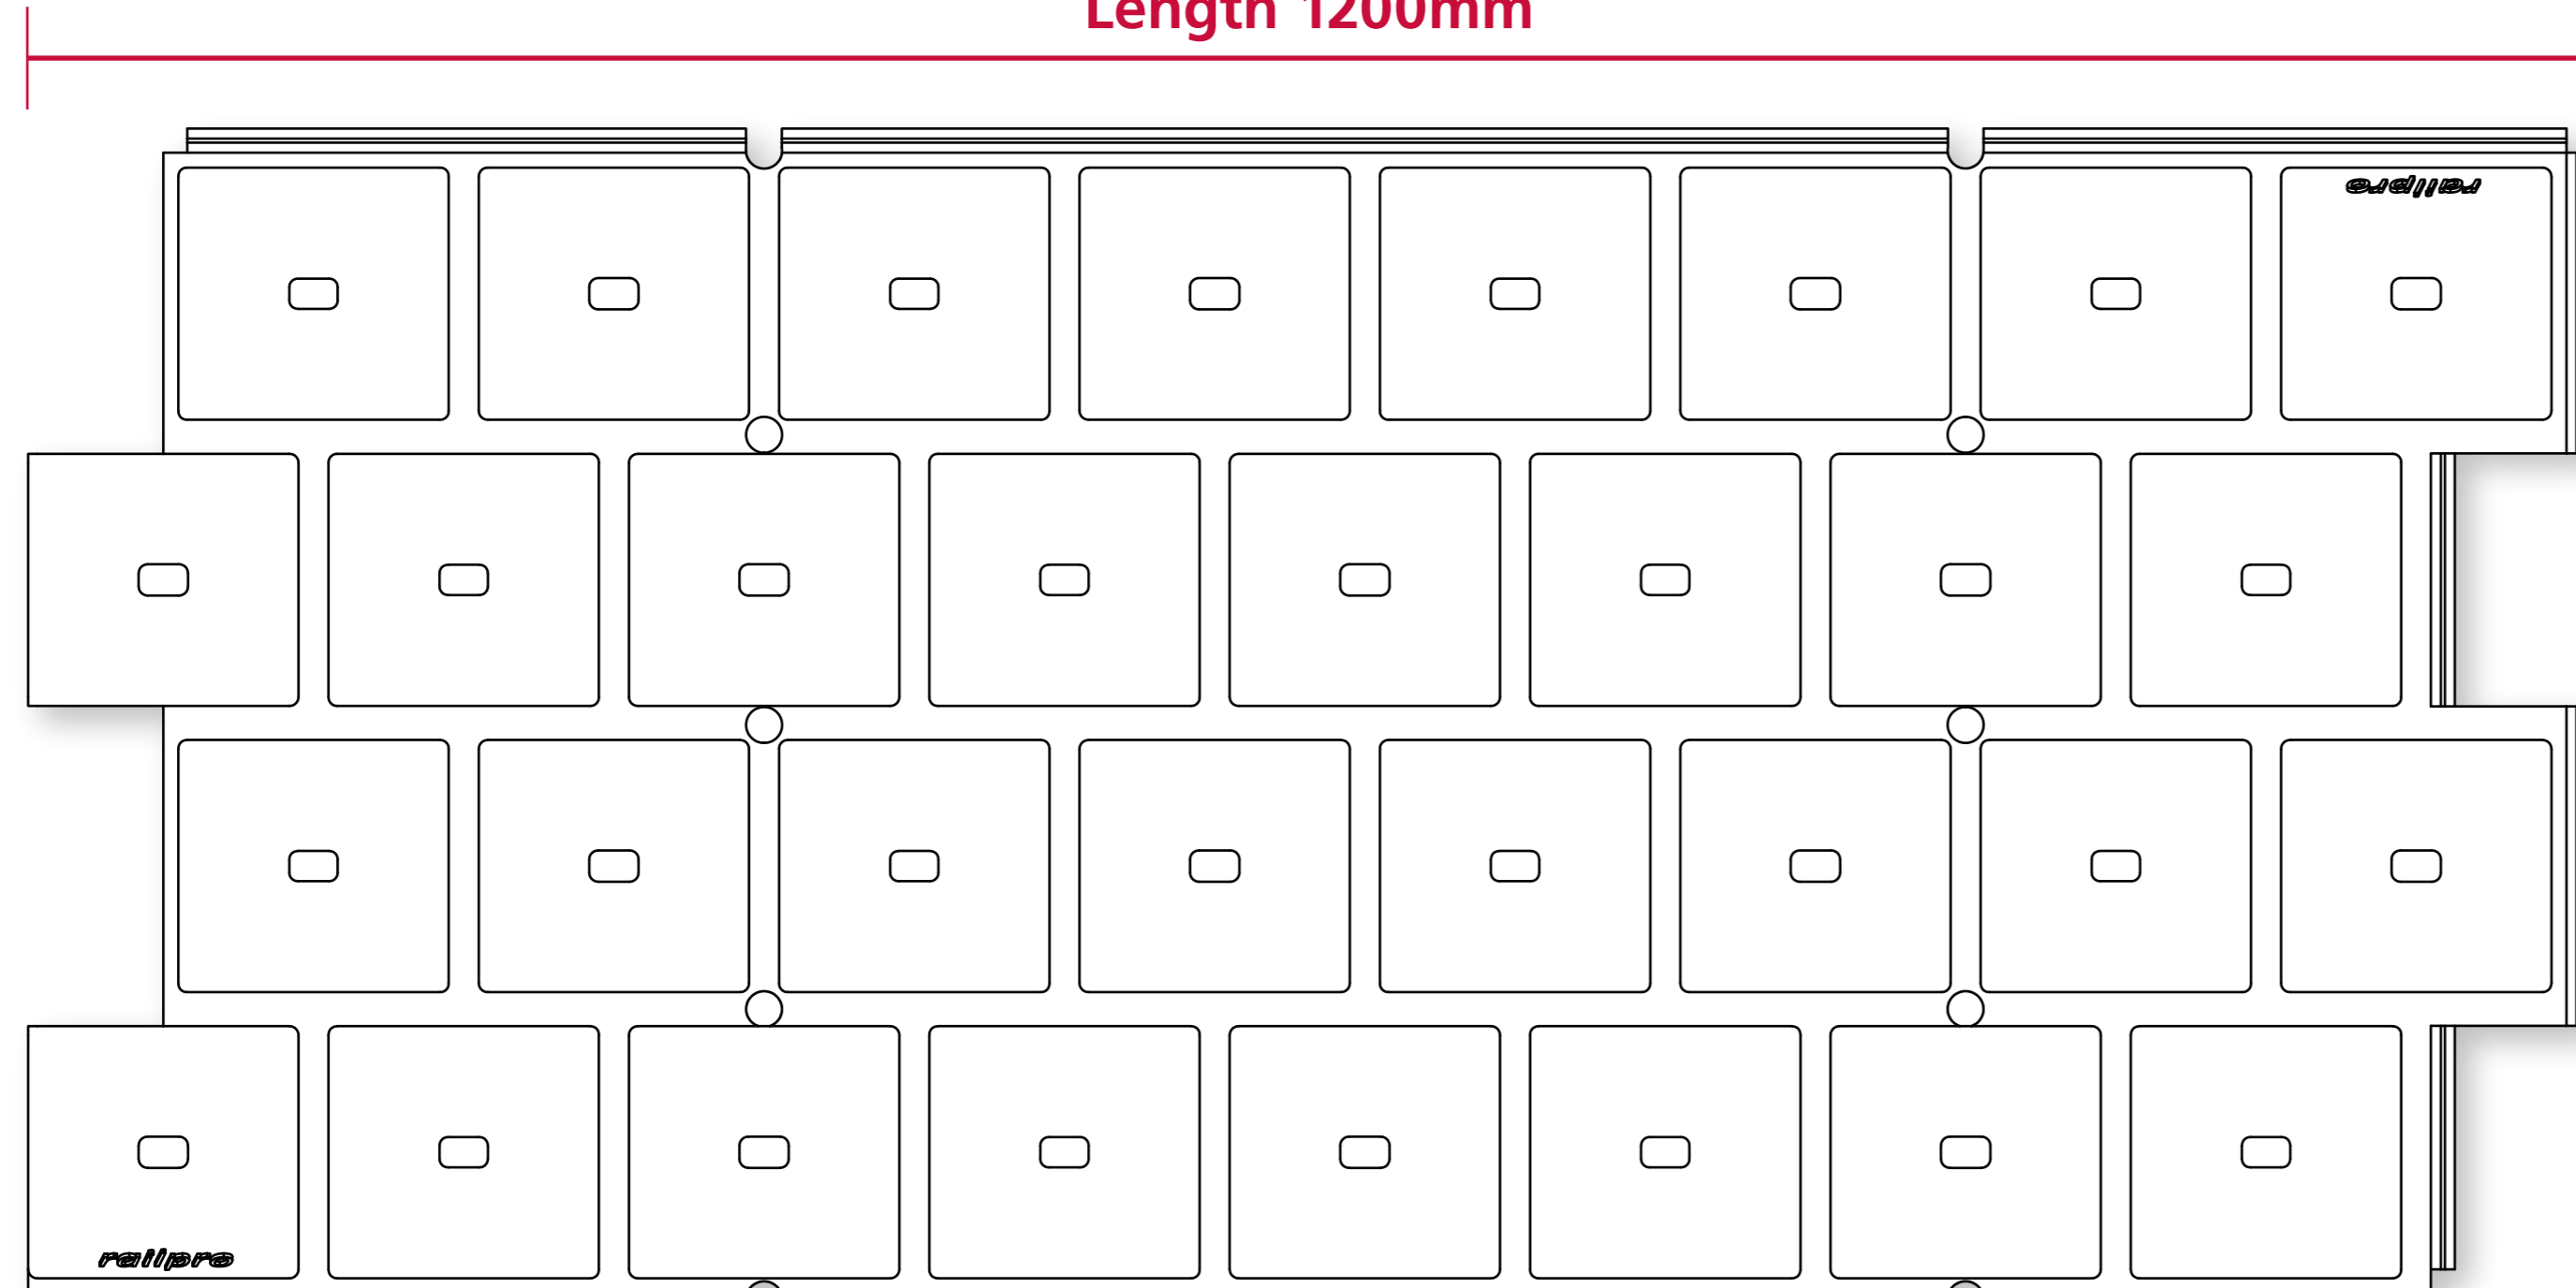

Height
160mm

Weight
42kg

Length 1200mm

Width 570mm

PRISMA
Modular Deterrent System

H:RD

Available in the UK from Hird Rail Development
Phone +44 (0)1302 952040 · Email: info@hirds.co.uk · hirdrail.com